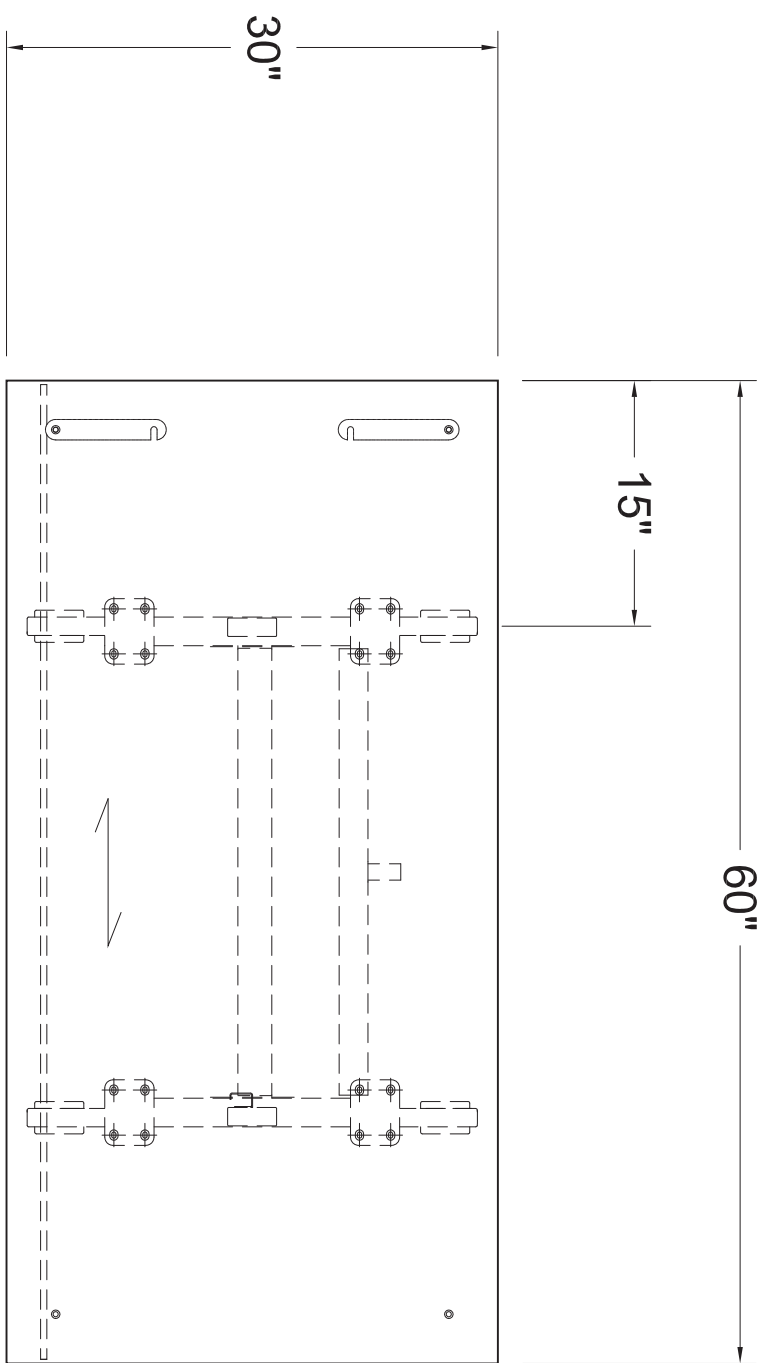

PLAN VIEW
60" x 30" METRONOME FLIP TOP TABLE

THIS DRAWING IS CONFIDENTIAL AND PROPRIETARY. NO PART OF THIS DRAWING MAY BE COPIED, DISCLOSED TO ANY THIRD PARTY OR USED FOR ANY PURPOSE WITHOUT THE EXPRESS WRITTEN AUTHORIZATION OF NIENKAMPER FURNITURE & ACCESSORIES